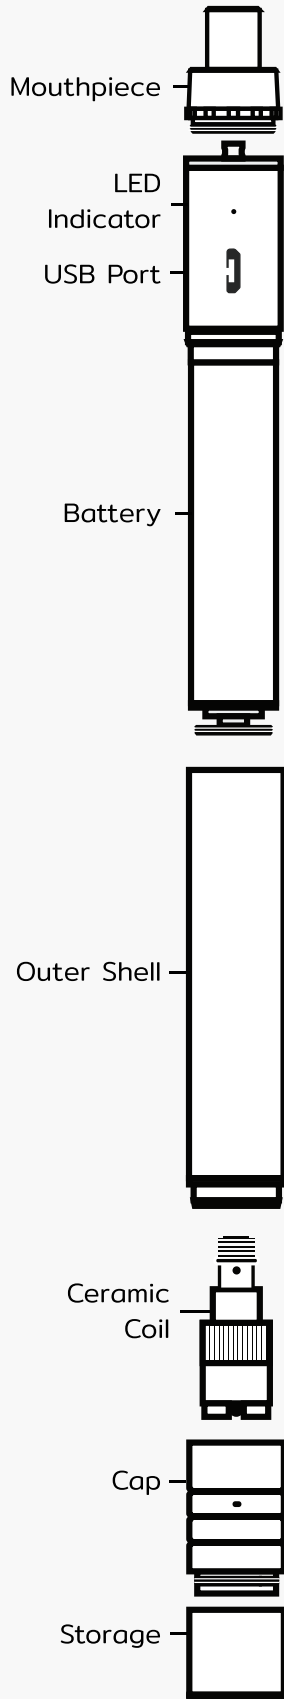

Product Breakdown

TERP PEN XL

Quick Start Guide

HOW IT'S USED

1. Remove cap

2. Inhale on the mouthpiece

LED indicator will turn solid upon activation.

3. Apply coil to concentrate

ADJUSTING THE VOLTAGE

Tap three times near the USB port to cycle through the three voltage modes.

Voltage Modes

Blue
3.3v

Green
3.7v

Red
4.0v

 **Not heating?** Securely tighten the coil before using.

WARRANTY

CONTACT US

For additional information, tutorials, replacement parts, or warranty claims. Please visit our website:

Bndltech.com
or scan our QR code

B O U N D L E S S